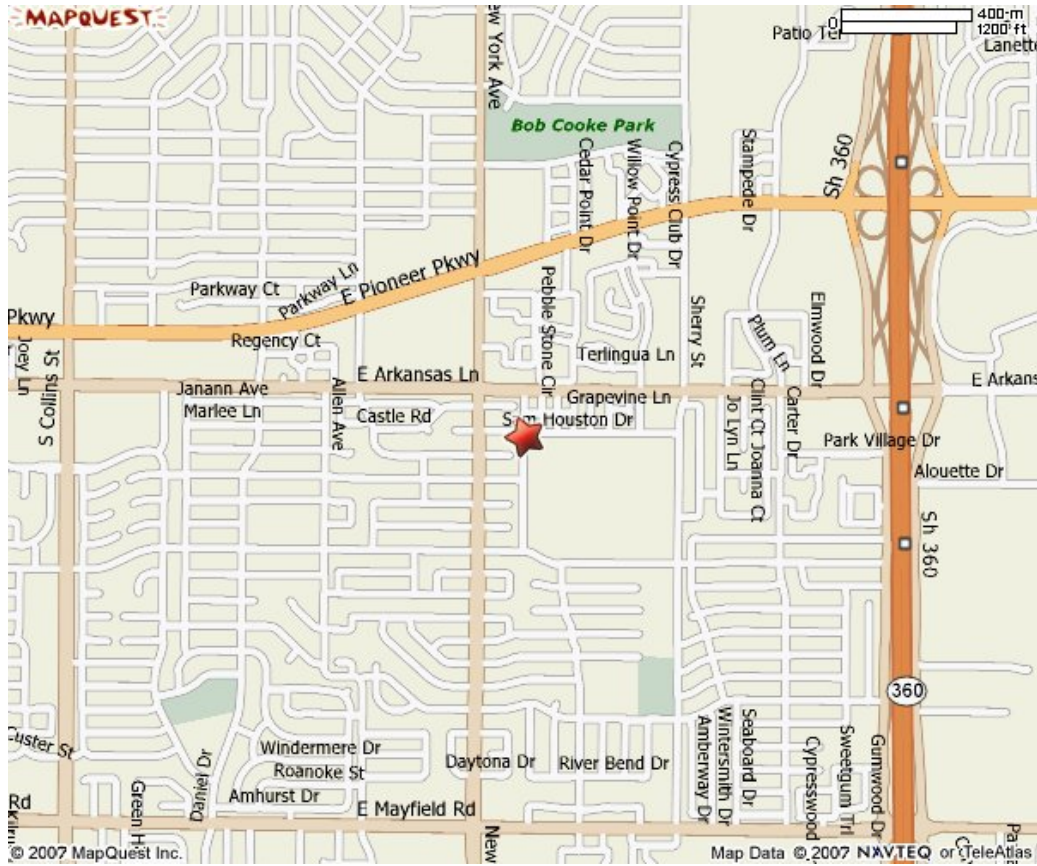

First Team listed is **home team** and will wear light jerseys.

Playing Sites

Cravens Field located at Lamar High School – 1400 Lamar Blvd

Wilemon Field located at Sam Houston High School – 2000 Sam Houston Dr

Maps are on following pages.

Sam Houston High School
 2000 Sam Houston Dr
 Arlington TX 76014

Lamar High School
 1400 Lamar Blvd W
 Arlington TX 76012

WILEMON FIELD located at SAM HOUSTON HIGH SCHOOL-2000 Sam Houston Dr

CRAVENS FIELD located at LAMAR HIGH SCHOOL – 1400 LAMAR BLVD